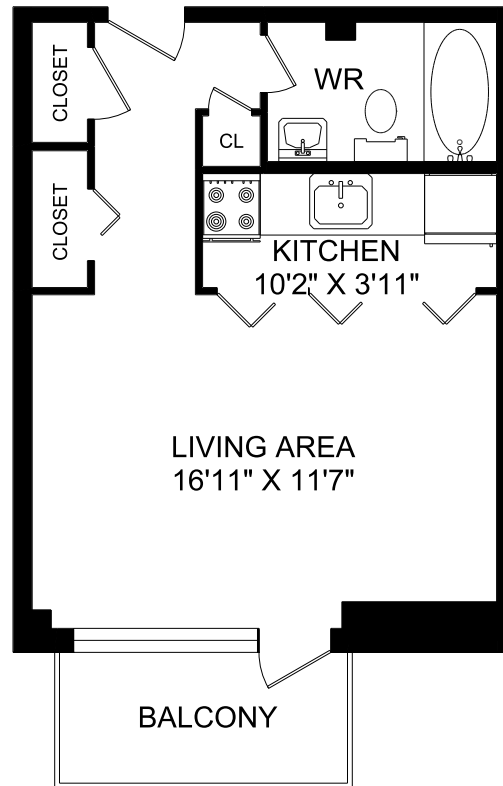

450 WALMER ROAD TORONTO, ON

UNIT 10 - BACHELOR
376 SQUARE FEET

KEYPLAN