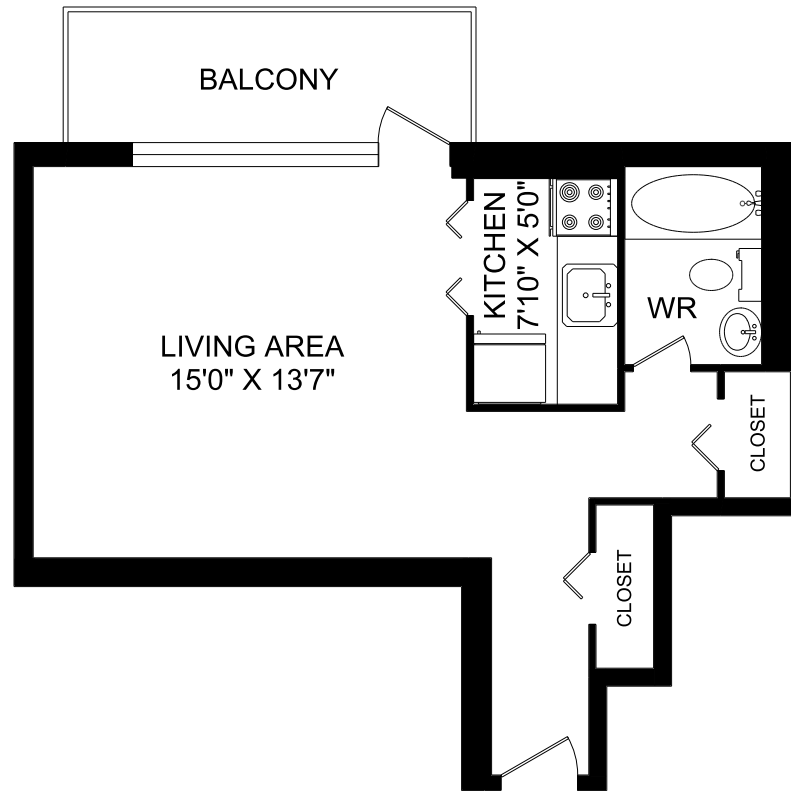

# 450 WALMER ROAD TORONTO, ON

**UNIT 01 - BACHELOR  
417 SQUARE FEET**

## KEYPLAN