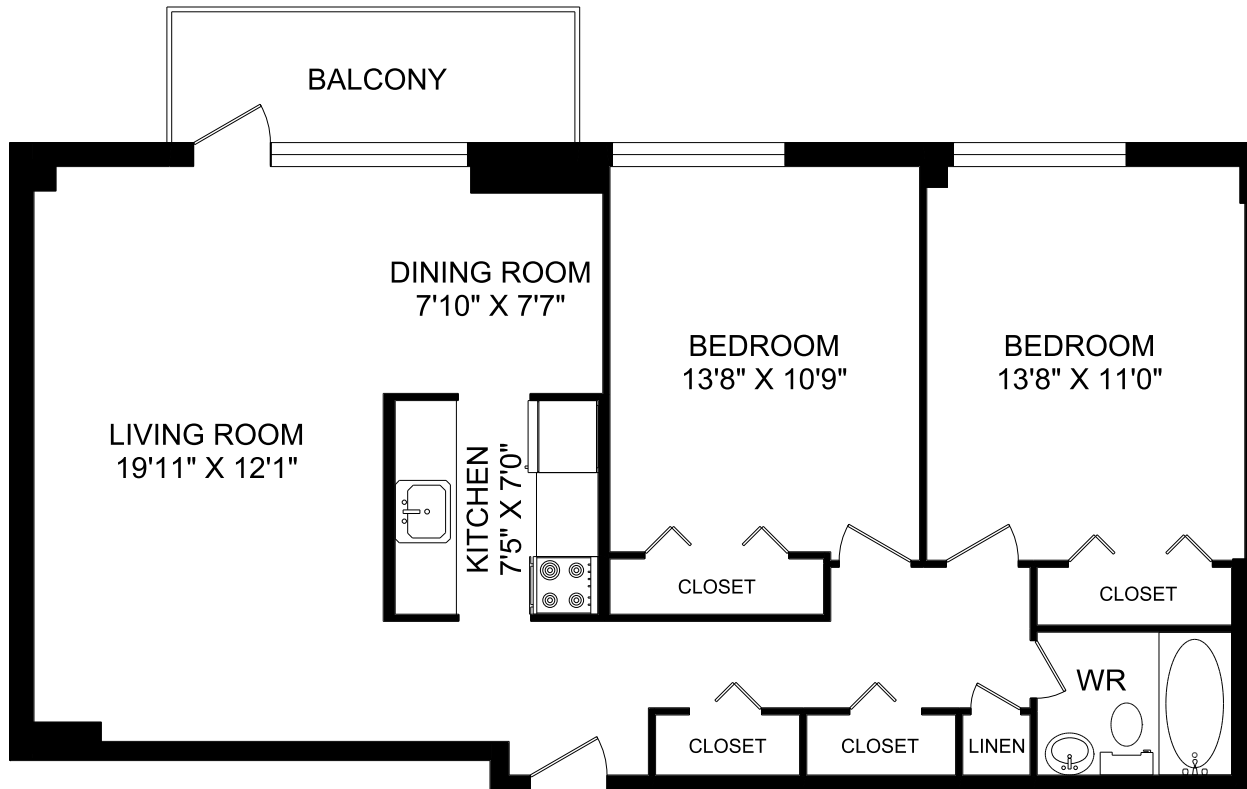

450 WALMER ROAD TORONTO, ON

**UNIT 12 - 2 BEDROOM
937 SQUARE FEET**

KEYPLAN