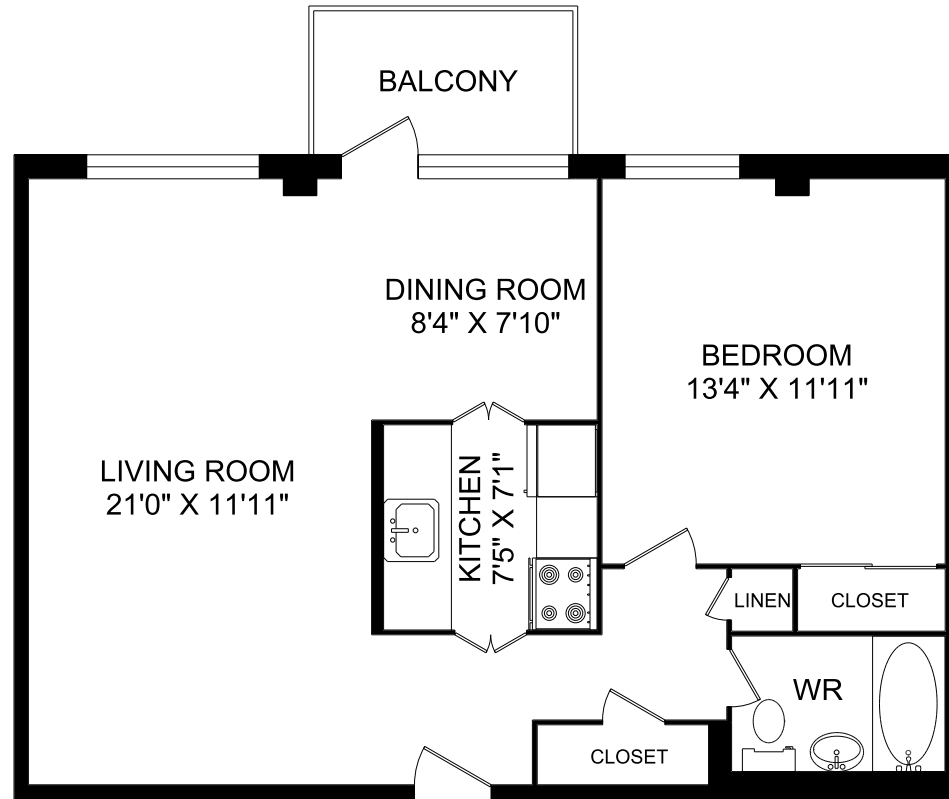

1603 BATHURST STREET TORONTO, ON

**UNIT 11 - 1 BEDROOM
722 SQUARE FEET**

KEYPLAN