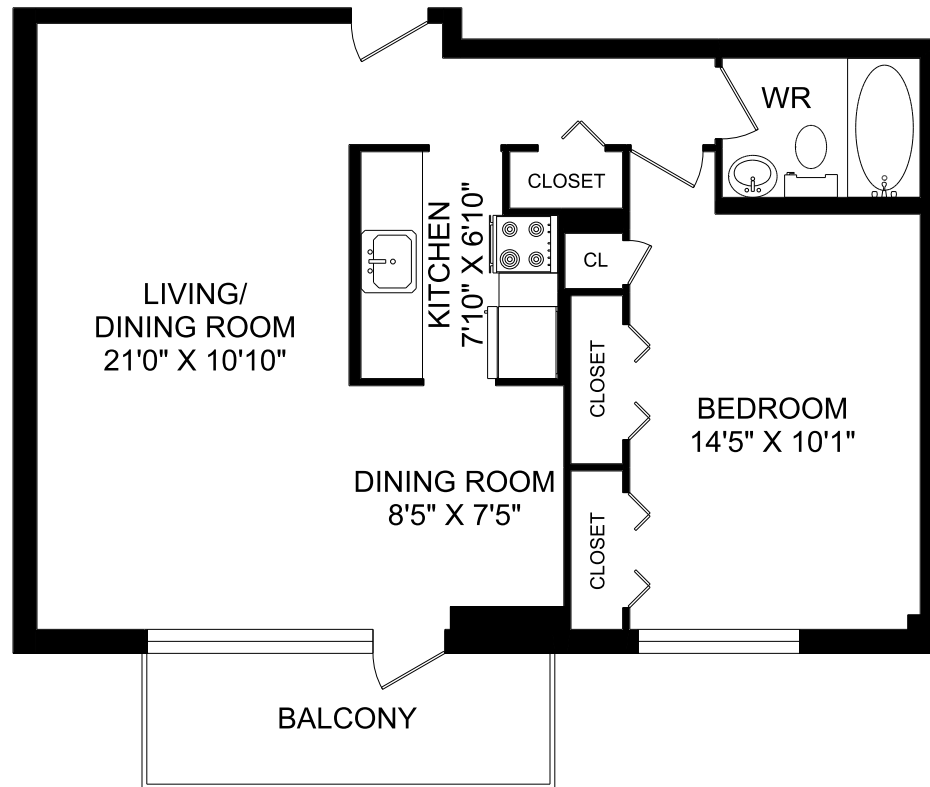

450 WALMER ROAD TORONTO, ON

**UNIT 05 - 1 BEDROOM
684 SQUARE FEET**

KEYPLAN