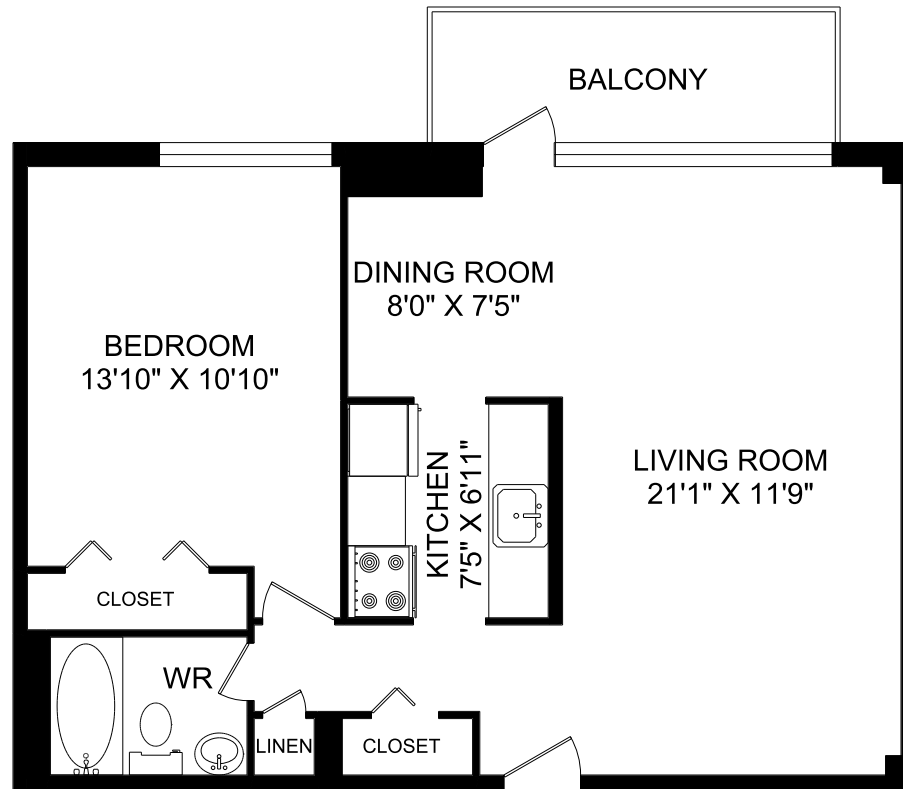

# 450 WALMER ROAD TORONTO, ON

**UNIT 02 - 1 BEDROOM  
691 SQUARE FEET**

## KEYPLAN