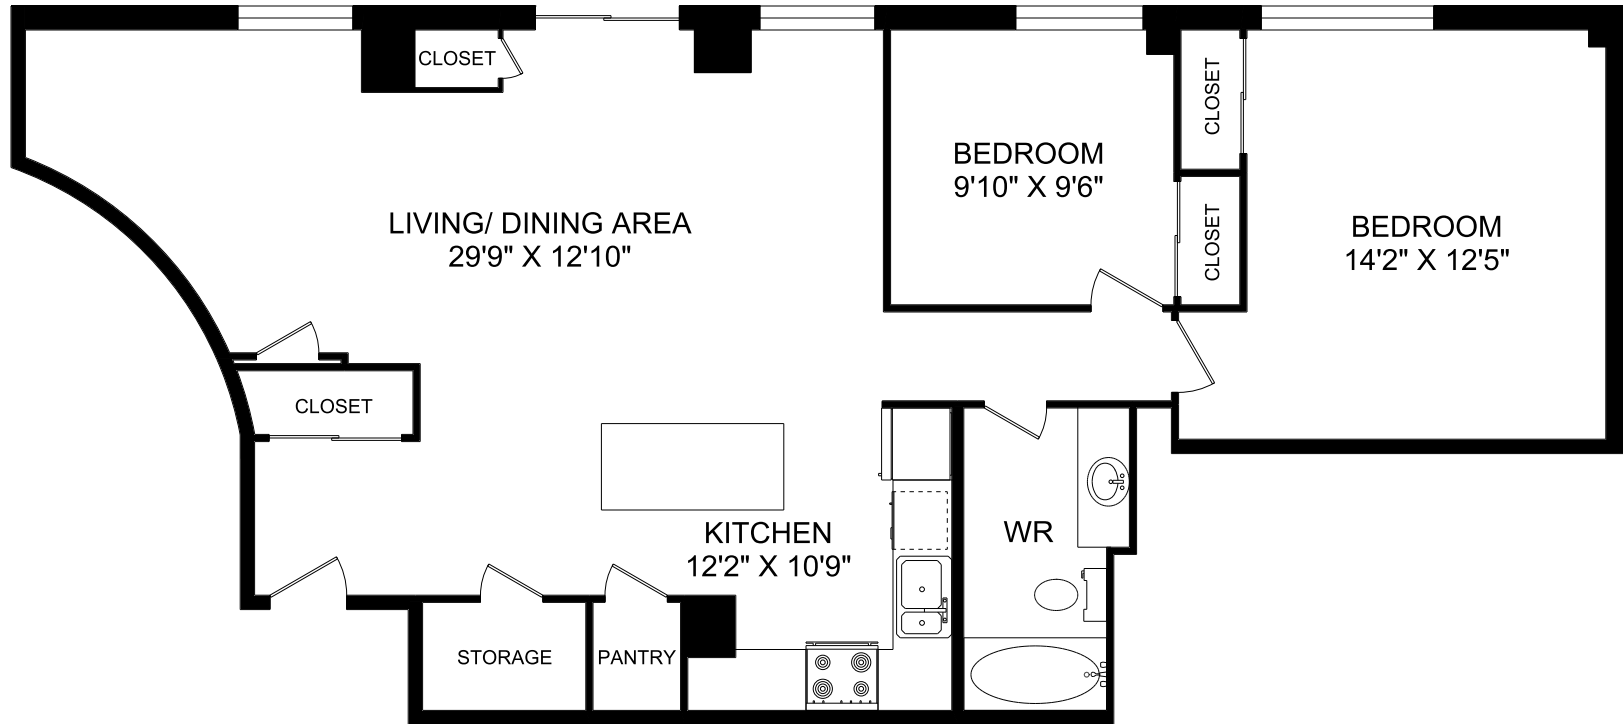

450 WALMER ROAD TORONTO, ON

**UNIT 102 - 2 BEDROOM
1,081 SQUARE FEET**