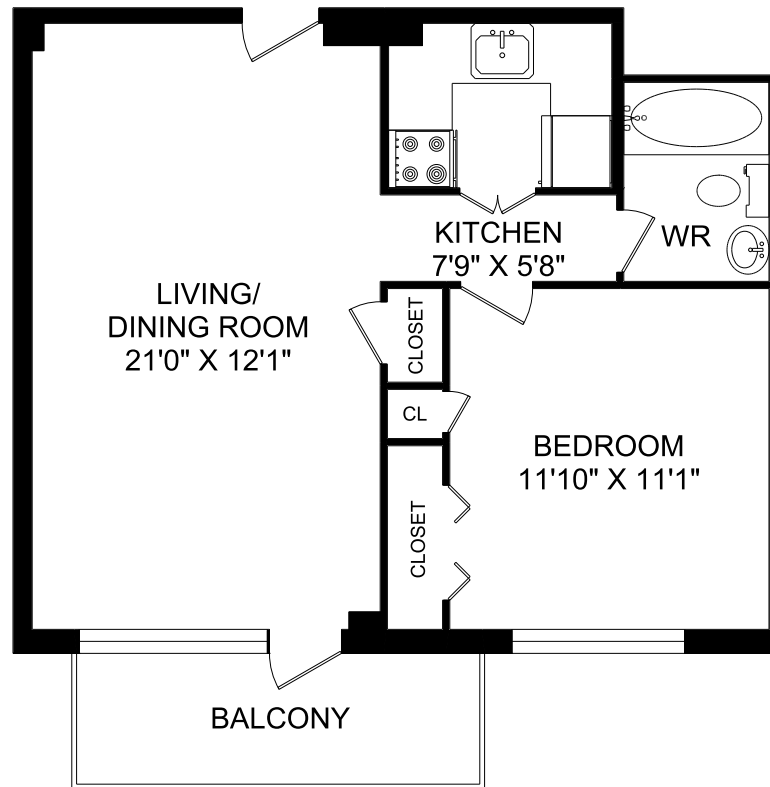

# 450 WALMER ROAD TORONTO, ON

**UNIT 09 - 1 BEDROOM  
587 SQUARE FEET**

## KEYPLAN