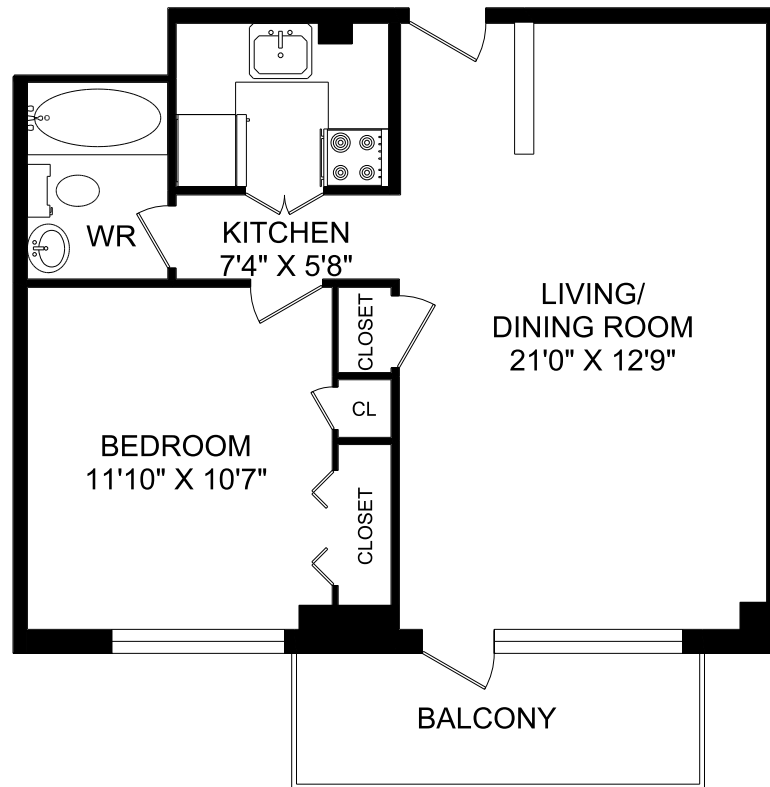

450 WALMER ROAD TORONTO, ON

**UNIT 08 - 1 BEDROOM
587 SQUARE FEET**

KEYPLAN