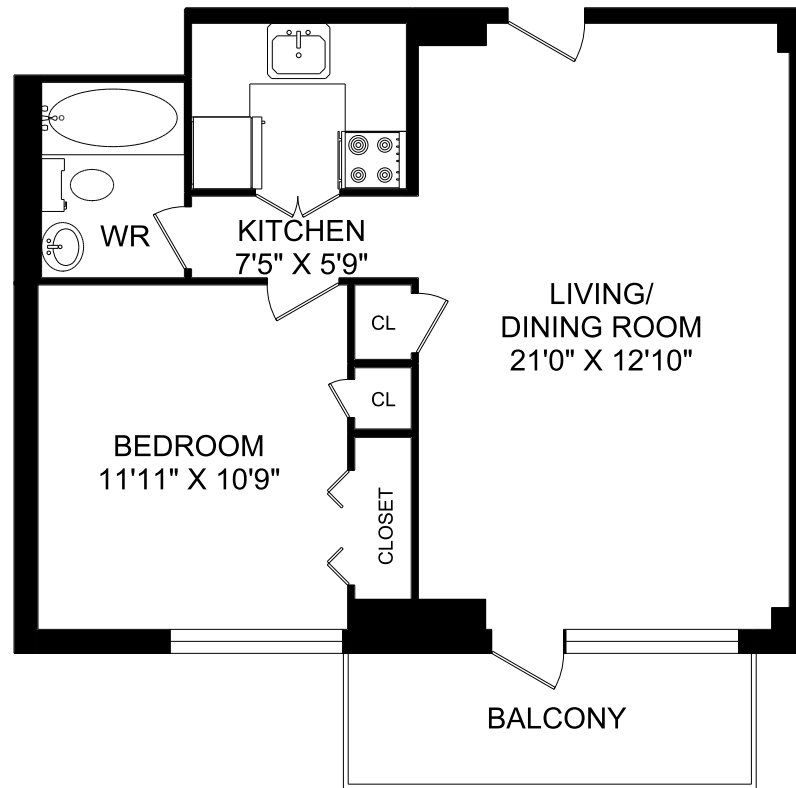

450 WALMER ROAD TORONTO, ON

**UNIT 06 - 1 BEDROOM
603 SQUARE FEET**

KEYPLAN