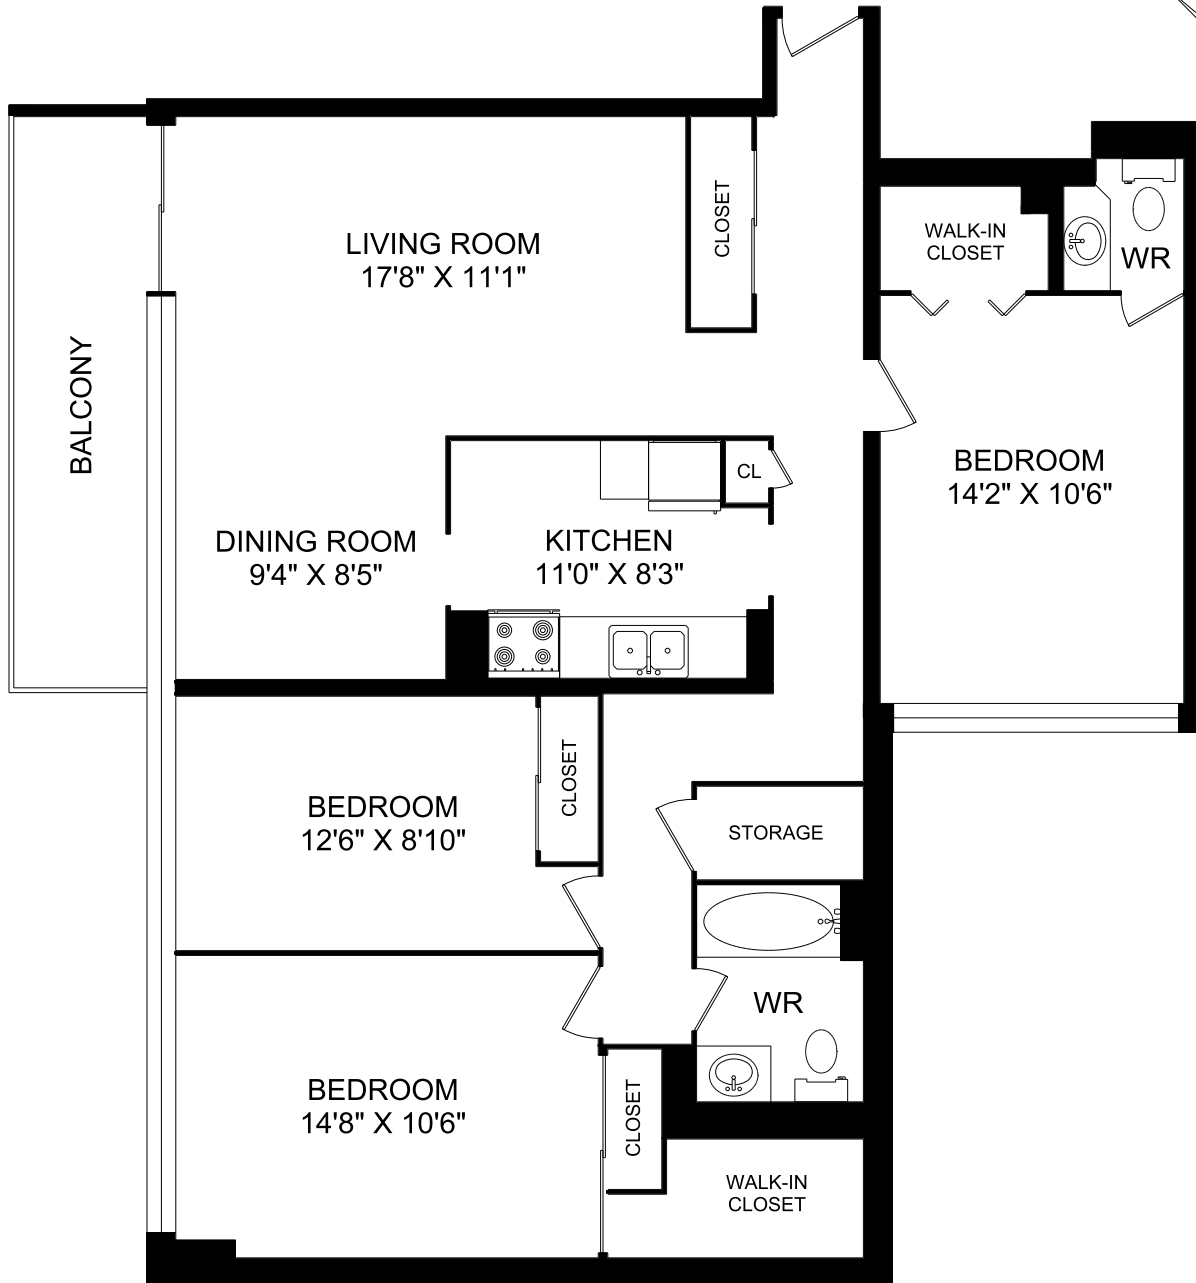

3150 & 3170 GOLDEN ORCHARD DRIVE MISSISSAUGA, ON

**UNIT 206/306 - 3 BEDROOM
1,278 SQUARE FEET**

KEYPLAN