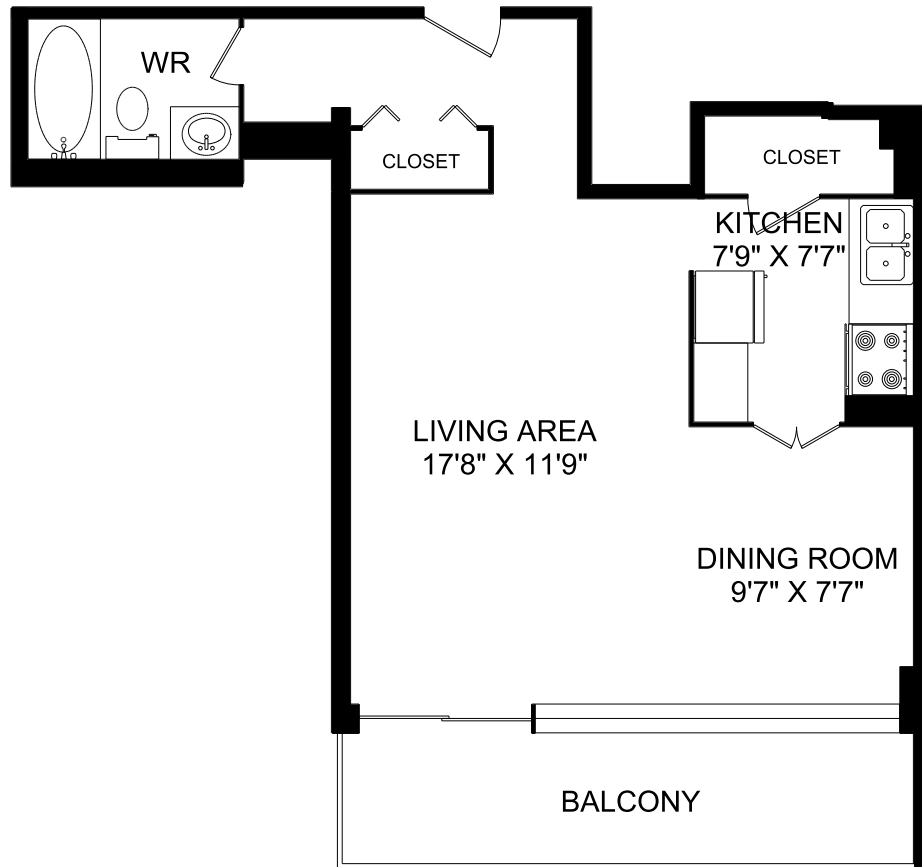

3150 & 3170 GOLDEN ORCHARD DRIVE MISSISSAUGA, ON

KEYPLAN

**UNIT 205/305 - BACHELOR
514 SQUARE FEET**