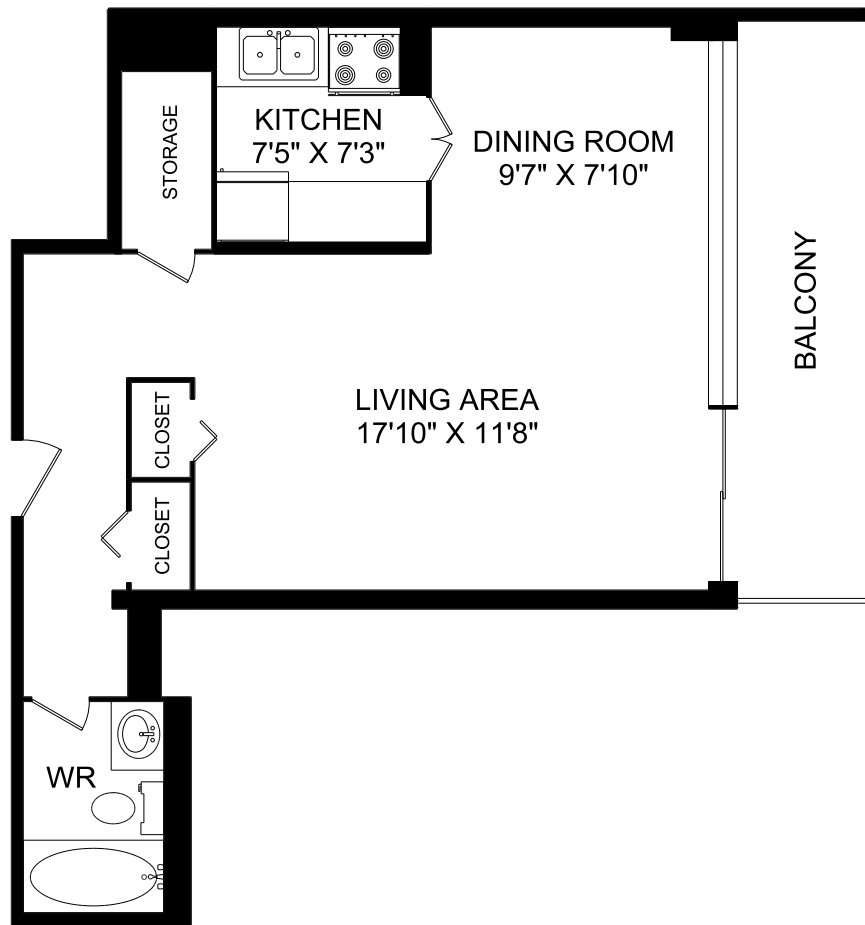

3150 & 3170 GOLDEN ORCHARD DRIVE MISSISSAUGA, ON

KEYPLAN

UNIT 203/303 - BACHELOR
541 SQUARE FEET