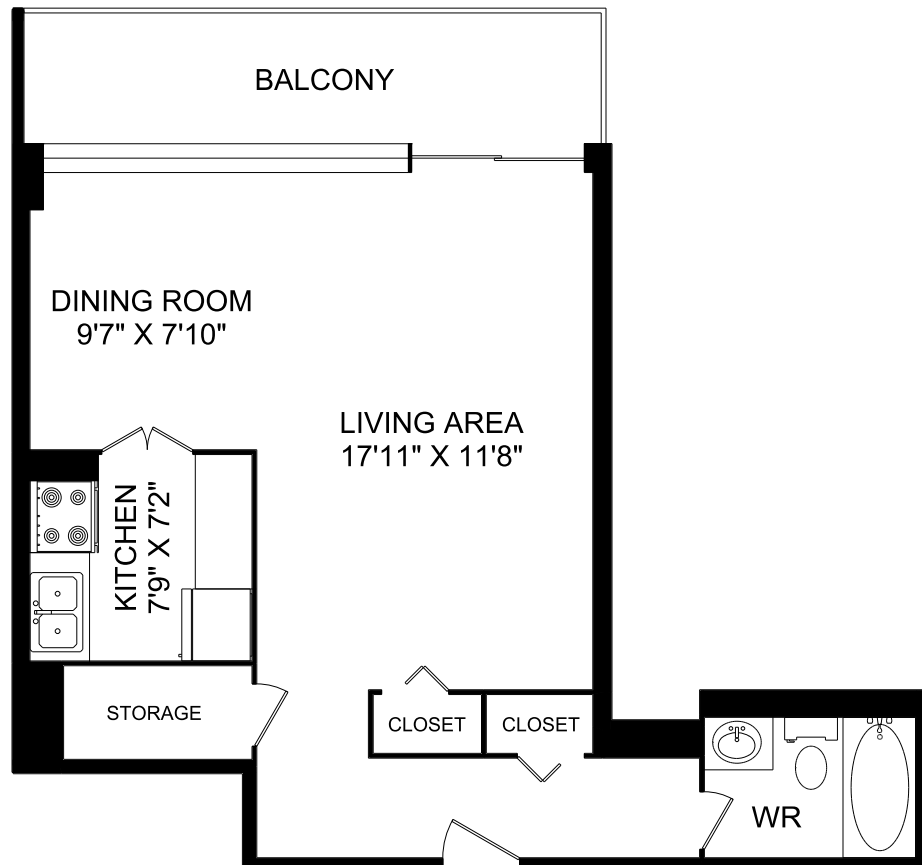

## KEYPLAN

**UNIT 201/301 - BACHELOR  
543 SQUARE FEET**