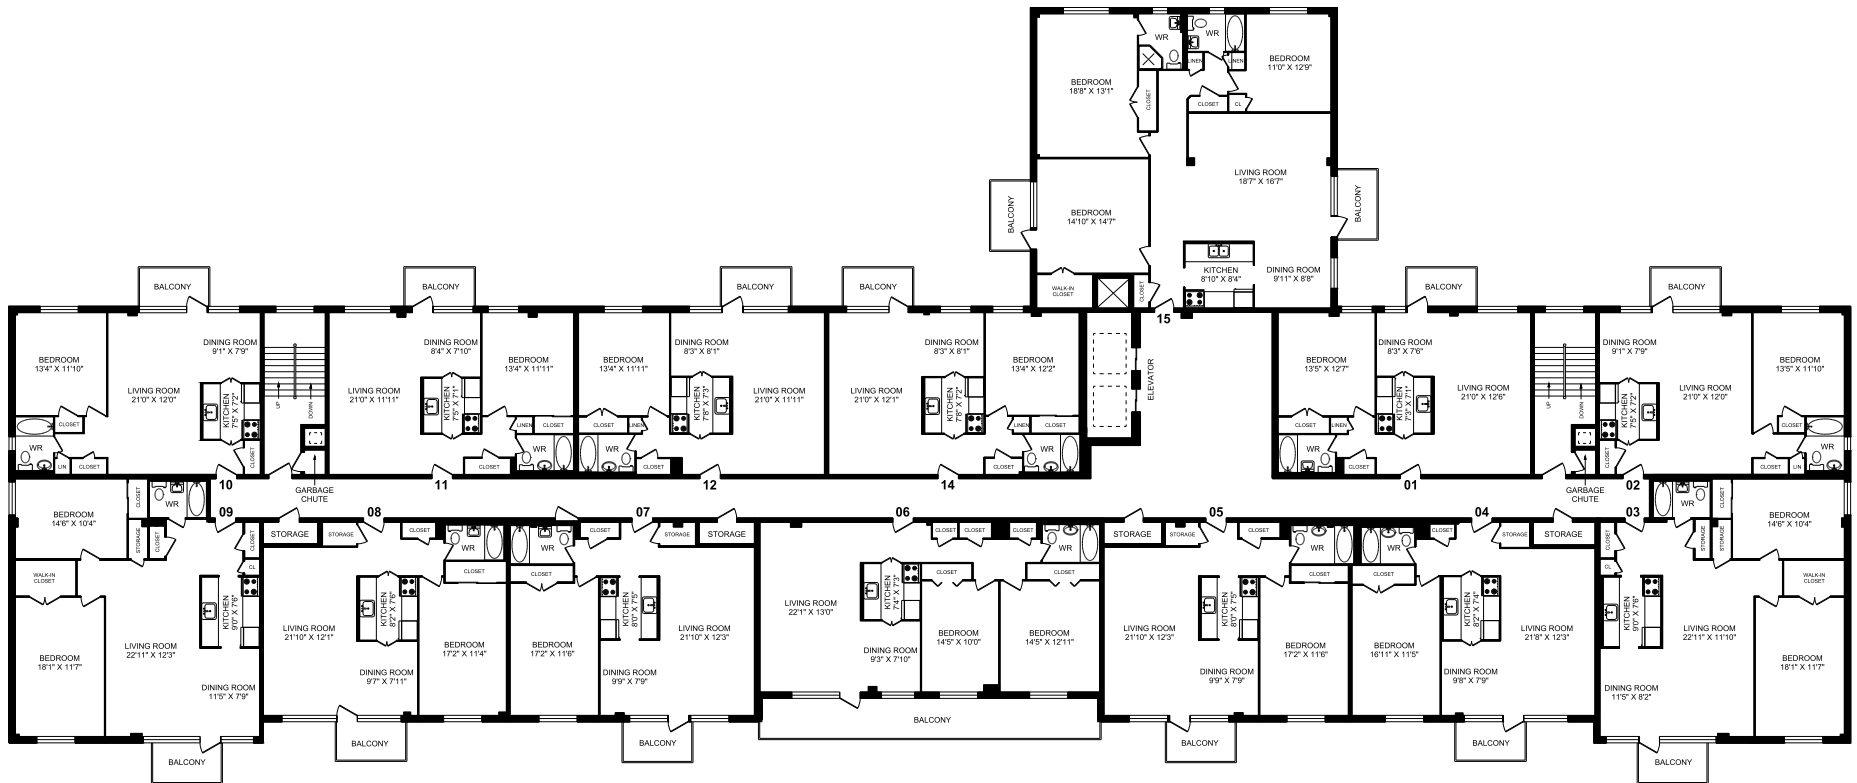

1603 BATHURST STREET TORONTO, ON

TYPICAL FLOOR PLAN
FLOORS 2 - 5