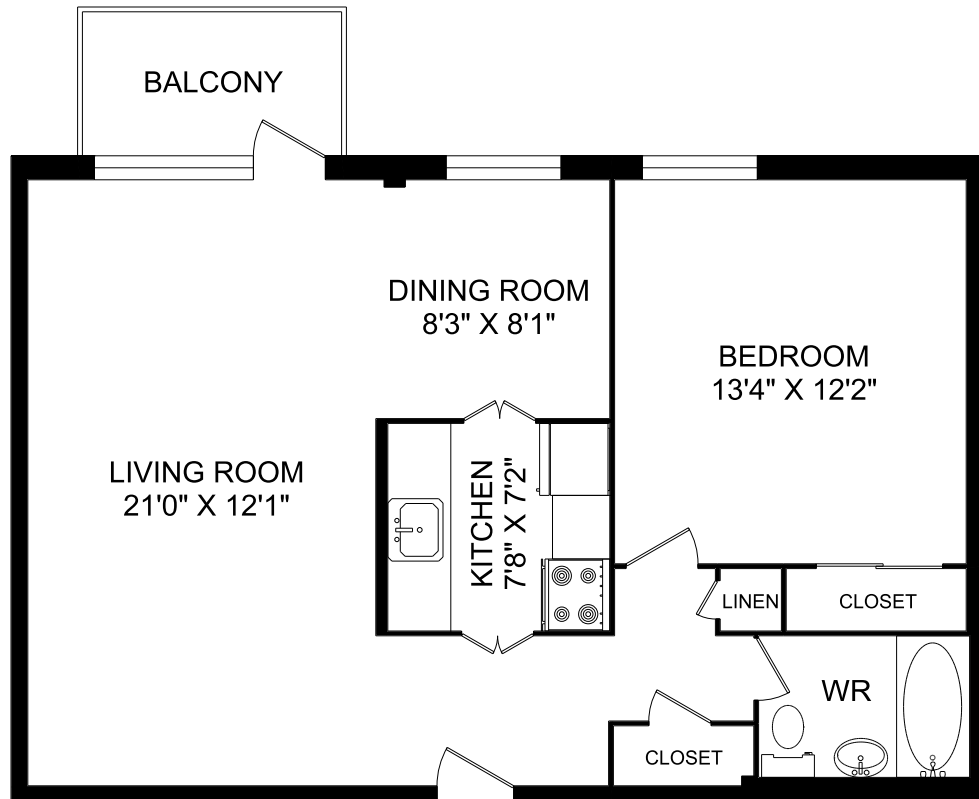

1603 BATHURST STREET TORONTO, ON

**UNIT 14 - 1 BEDROOM
742 SQUARE FEET**

KEYPLAN