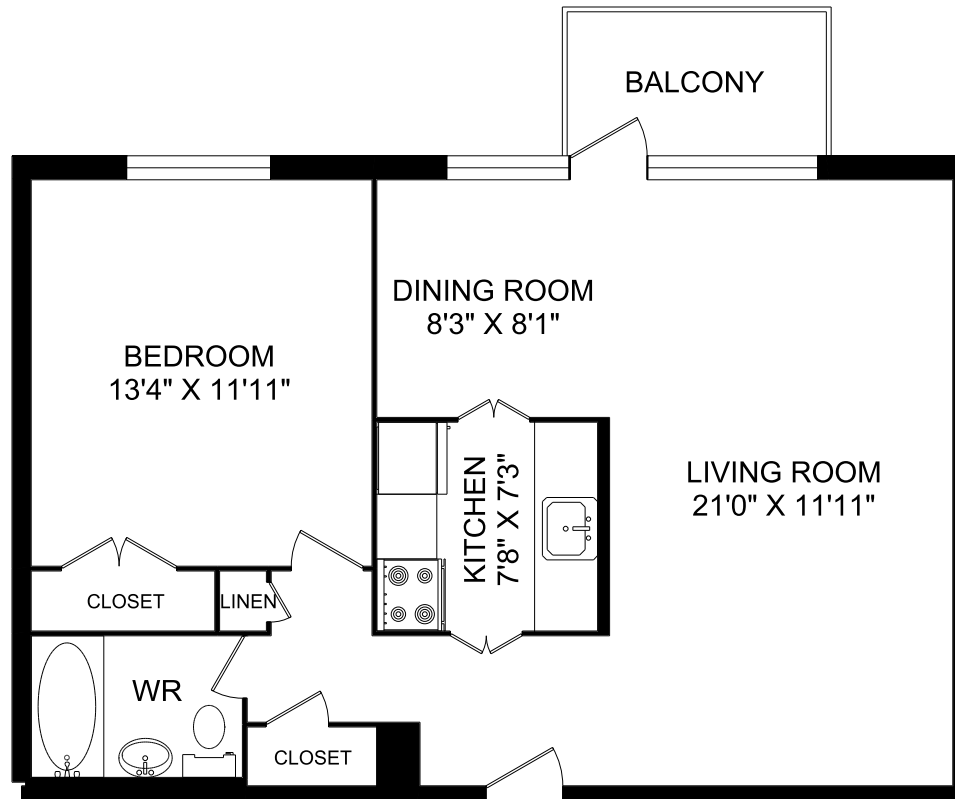

1603 BATHURST STREET TORONTO, ON

**UNIT 12 - 1 BEDROOM
733 SQUARE FEET**

KEYPLAN